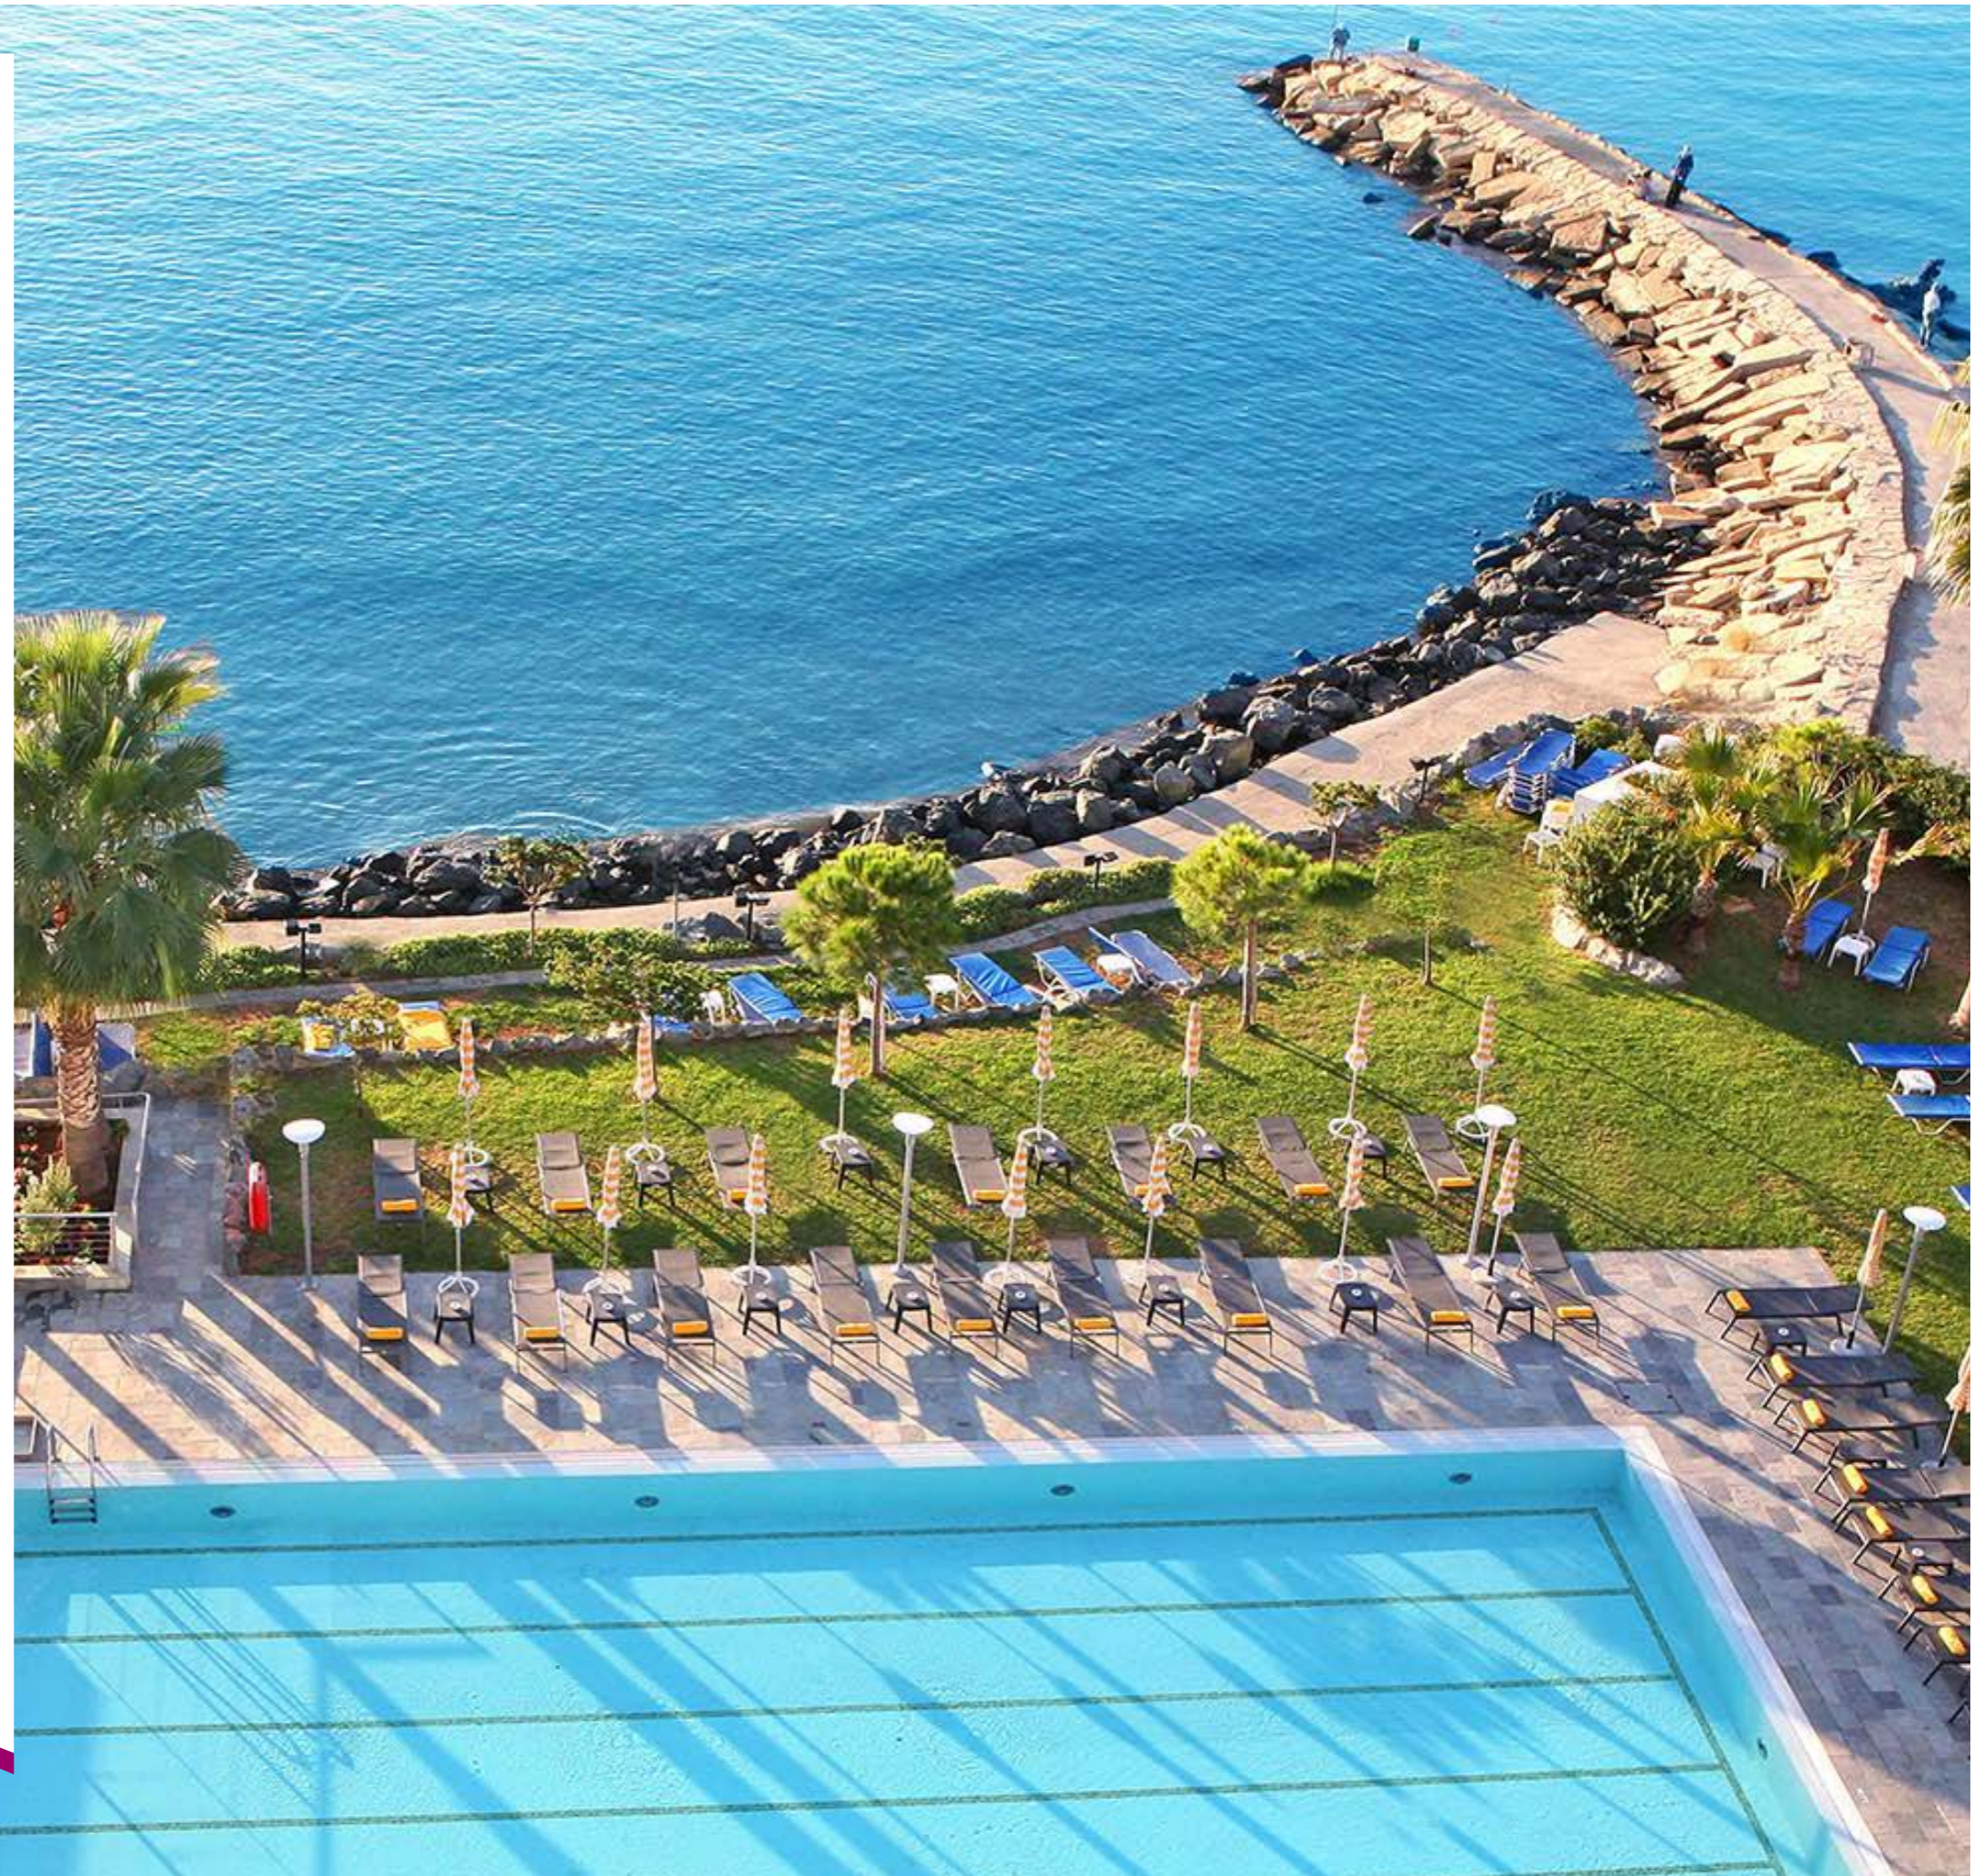

## THE CONFERENCE HOTEL

Set on beautiful sandy bay with landscaped gardens overlooking warm, crystal blue Mediterranean waters at Crowne Plaza Limassol we can think of ample ways to help you recharge after your flight, and bring your conference a-game. Crowne Plaza is the only international brand hotel in the heart of Limassol. Located right at the start of the Olympic seafront promenade, Crowne Plaza Limassol is the closest beach hotel to the city centre, Limassol Marina and the Old Town, making it the perfect base from which to explore the sites including the Limassol Medieval Castle and Limassol's buzzing nightlife. Check in to the conference hotel and we can help you make the most of your business trip to Cyprus.